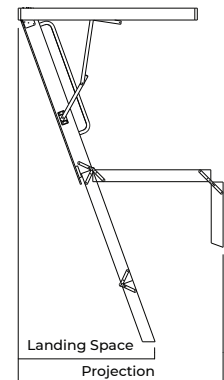

SPECIFICATIONS

Frame Size	630 x 1430 mm
Ceiling Height	2400-3100 mm
Landing Space	1770 mm
Projection	2020 mm
Tread Depth	125 mm
Ladder Width	430 mm
Max Load	250 kg

VISIT OUR WEBSITE

www.amstelatticstorage.com.au