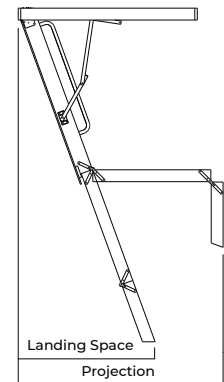

#### SPECIFICATIONS

Frame Size	630 x 1430 mm
Ceiling Height	3100-3660 mm
Landing Space	2070 mm
Projection	2040 mm
Tread Depth	125 mm
Ladder Width	430 mm
Max Load	250 kg

**VISIT OUR WEBSITE**

[www.amstelatticstorage.com.au](http://www.amstelatticstorage.com.au)